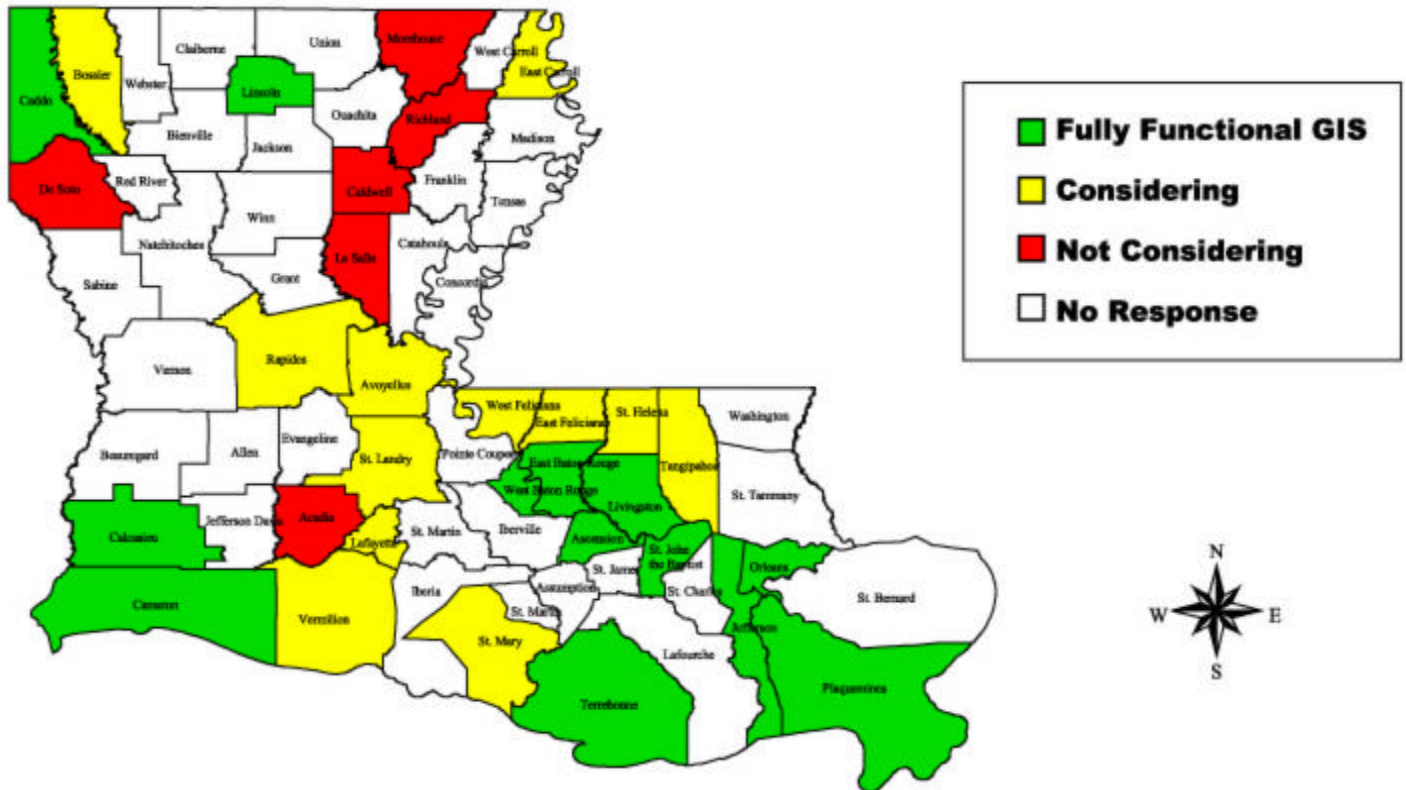

LAGIC and the Louisiana Police Jury Association developed an online Geographic Information Systems & Related Technology Survey in the fall of 2000.

The survey ended in December 2000 and the results are provided below:

2000 Parish GIS Survey