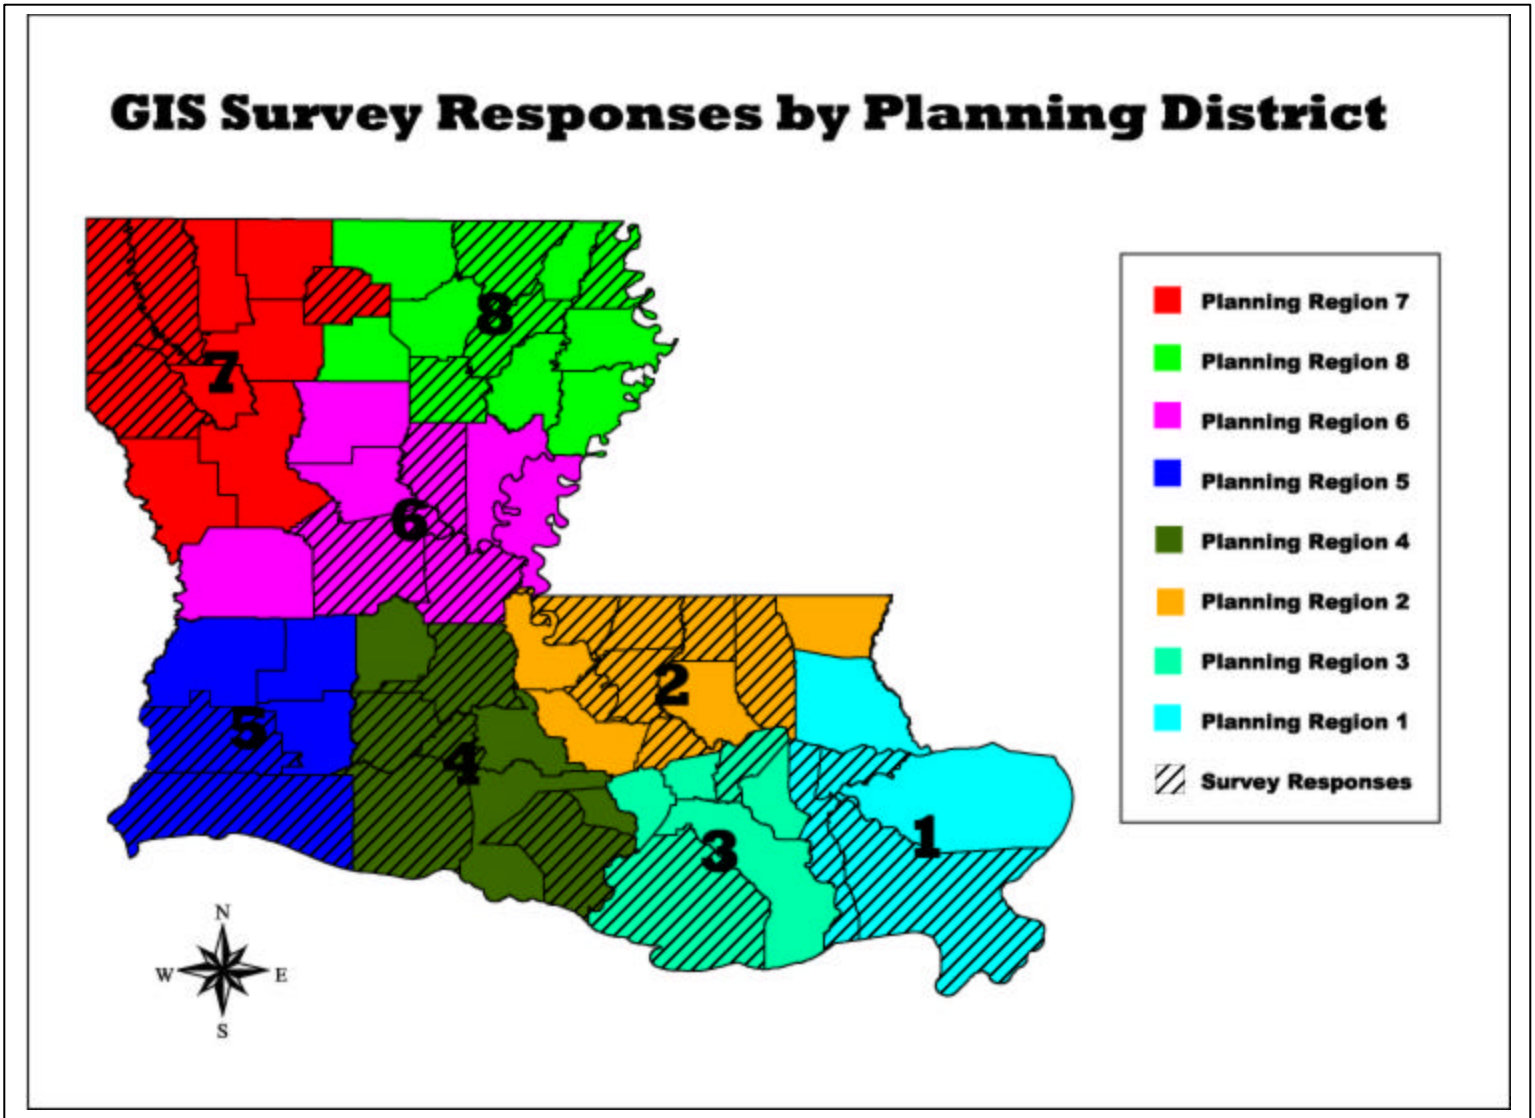

Below are the same survey results by Planning District.

For more information, visit LAGIC's website at <http://lagic.lsu.edu>

or the LA GIS Council website at <http://www.doa.state.la.us/lgisc/>